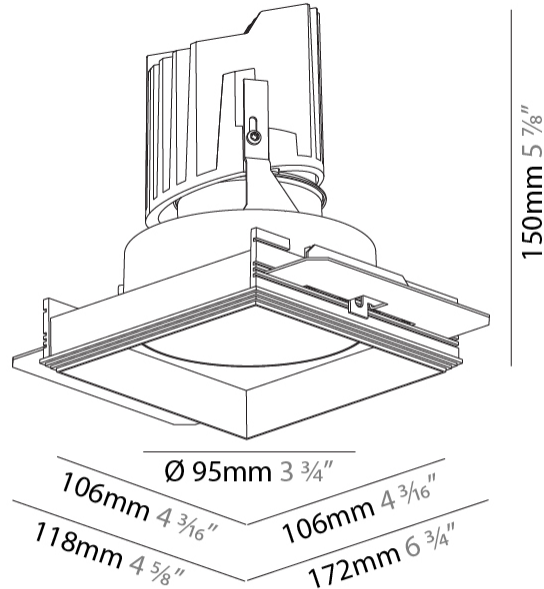

PHYSICAL

Diameter (mm): 95
Diameter (in): 3 3/4
Length (mm): 106
Length (in): 4 3/16
Width (mm): 106
Width (in): 4 3/16
Height (mm): 150
Height (in): 5 7/8
Ceiling Thickness (mm): 10 / 12.5 / 15 / 25
Ceiling Thickness (in): 3/8 or 1/2 or 9/16 or 1
Min. Recessing Depth (mm): 170
Min. Recessing Depth (in): 6 11/16
Light Distribution: Downlight
Weight (kg): 0.688
Weight (lbs): 1.52
Fixture Finish: SSR / BKV / CWI / CRY / HAB / LAG / UFT / ITA / RUA / RUR / MIC / FTG / MYG / TWT / LOD / PUS / FRO / FUP / KIA / POP / BLS / SPG / MEY / GOH / GUM / CHC / COM / ABZ / JAG / OBR / MOS / ROR
Fixture Material: Aluminum Die Cast
Cut-out Measurements: 120mm / 4 3/4" x 120mm / 4 3/4"
Upon Request: Unique Ceiling Thickness

ELECTRICAL

Lamp Type: LED (Zhaga Standard)
Input Wattage (W): 16.5
Total Output Wattage (W): 14.7
Dimming: Dali Dimming
Driver Included: No
Driver Location: Recessed Housing
Driver Type: Constant Current - 120Vac
Driver Class: Class 2
Housing: See Components
Input Voltage (V): 120
Constant Current (MA): 350

LED

Number of LEDs: 1
Color Temperature (°K): Warm Dim
Max. Delivered Lumen (lm): 770
Nominal Lumen (lm): 1140
CRI: >90 CRI
Lamp Life (hrs): 50000
Upon Request: RGB-W Tunable White Special Color Temperature Special LED

OPTICAL

Reflector: 20 / 40 / 60
Upon Request: Special Beam Angles

RATINGS AND CERTIFICATIONS

Zaneen Group, Inc. 6260 Folsom Blvd, Suite 3382, F 416-247-9319, www.zaneen.com

Certified By: Certified for North American Standards
In a constant effort to supply the best product, we reserve the right to change specifications or materials without notice. The most recent specification sheets are found at zaneen.com